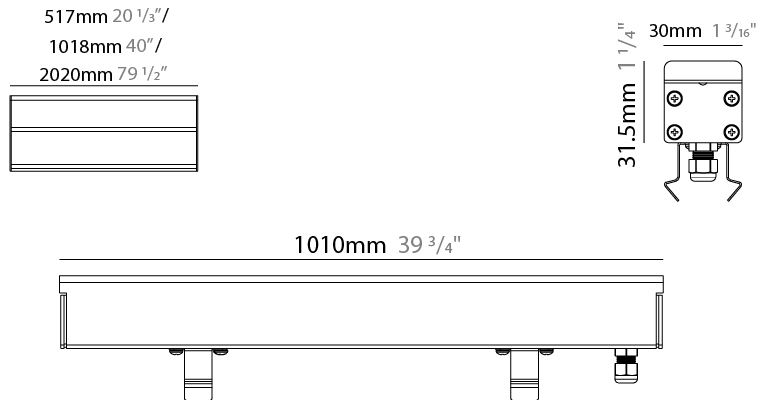

PROJECT	
TYPE	
SPECIFIER	
QUANTITY	
DATE	

RANGER 30 RECESSED

E12I0031-RGBW

base number

1. To build a product code in our configurator select the specify button on the base model # product page
2. To build a manual product code on this datasheet choose from the options listed below in blue font and add the suffix to the base model #

GENERAL

Series: Ranger 30
Brand: Unonovesette
Division: Exterior
Mounting Type: Recessed
Mounting Location: In-Ground
Subcategory: Drive Over

PHYSICAL

Shape: Rectangle
Length (mm): 1010
Length (in): 39 3/4
Width (mm): 30
Width (in): 1 1/4
Height (mm): 31.5
Height (in): 1 1/4
Light Distribution: Direct
Weight (kg): 0.56
Weight (lbs): 2.45
Load Resistance (kg): 5000
Load Resistance (lbs): 11023
Fixture Finish: Opal White
Fixture Material: Extruded PMMA with Opal
Cable Details: IP67 300mm Cable

ELECTRICAL

Lamp Type: LED
Input Wattage (W): 23
Dimming: DMX
Control Gear: DMX
Driver Included: No
Driver Location: Remote
Driver Type: Constant Voltage - Universal
Driver Class: Class 2
Input Voltage (V): 120 - 277
Output Voltage (V): 24

LED

Color Temperature (°K): RGBW
CRI: >90 CRI
Lamp Life (hrs): 100000
Special LEDs offerings: RGBW

OPTICAL

Optic°: 150
Beam Angle: Diffused
Adjustability: Fixed

RATINGS AND CERTIFICATIONS

Certified By: Certified for North American Standards
IP rating: IP67
IK Rating: IK10