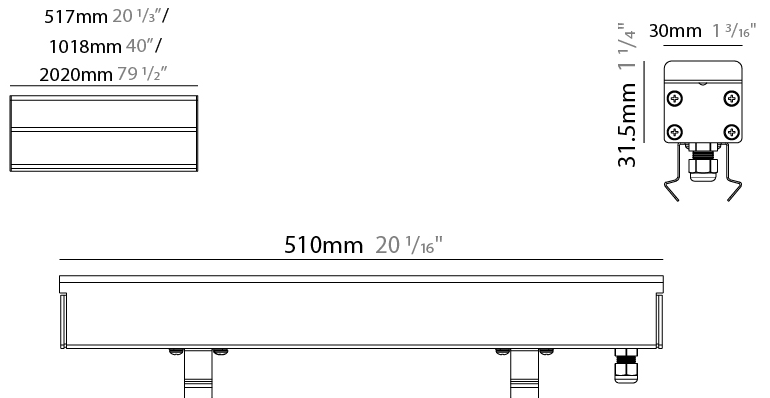

RANGER 30 RECESSED

E12I0030-RGBW

base number

PROJECT	
TYPE	
SPECIFIER	
QUANTITY	
DATE	

1. To build a product code in our configurator select the specify button on the base model # product page
2. To build a manual product code on this datasheet choose from the options listed below in blue font and add the suffix to the base model #

GENERAL

Series: Ranger 30
Brand: Unonovesette
Division: Exterior
Mounting Type: Recessed
Mounting Location: In-Ground
Subcategory: Drive Over

PHYSICAL

Shape: Rectangle
Length (mm): 510
Length (in): 20
Width (mm): 30
Width (in): 1 1/4
Height (mm): 31.5
Height (in): 1 1/4
Light Distribution: Direct
Weight (kg): 0.56
Weight (lbs): 1.2
Load Resistance (kg): 5000
Load Resistance (lbs): 11023
Fixture Finish: Opal White
Fixture Material: Extruded PMMA with Opal
Cable Details: IP67 300mm Cable

ELECTRICAL

Lamp Type: LED
Input Wattage (W): 11.5
Dimming: DMX
Control Gear: DMX
Driver Included: No
Driver Location: Remote
Driver Type: Constant Voltage - Universal
Driver Class: Class 2
Input Voltage (V): 120 - 277
Output Voltage (V): 24

LED

Color Temperature (°K): RGBW
CRI: >90 CRI
Lamp Life (hrs): 100000
Special LEDs offerings: RGBW

OPTICAL

Optic°: 150
Beam Angle: Diffused
Adjustability: Fixed

RATINGS AND CERTIFICATIONS

Certified By: Certified for North American Standards
IP rating: IP67
IK Rating: IK10